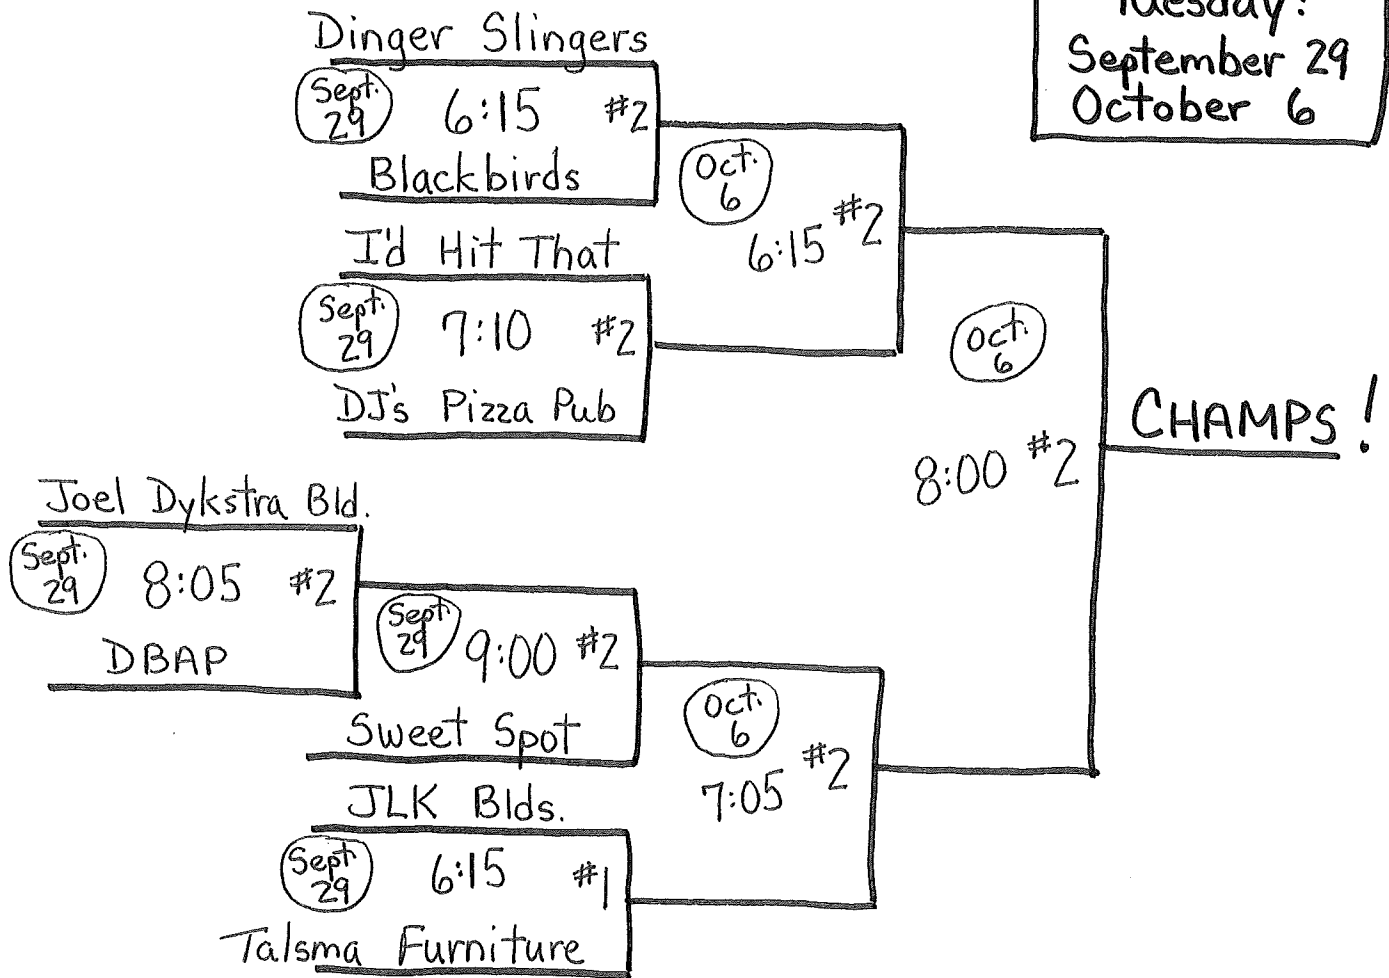

CHAMPS!

Grace Community

6:15 #2

Rockfest Records

7:10 #2

All State Crane
Rigging

RULES

- * Hudsonville League Rules Apply
- * Champion gets 13 shirts.
- * Flip coin for home team.
- * No inning begins after 55 minutes.
- * All games are 7 innings, unless run rule or time limit.

TUESDAY - MEN TOURNAMENT

Tuesday:
September 29
October 6

RULES

- * Hudsonville League Rules Apply
- * Champion gets 13 shirts.
- * Flip coin for home team.
- * No inning begins after 55 minutes.
- * All games are 7 innings, unless run rule or time limit.

WEDNESDAY - MEN FALL

We the People

6:15 #2

Kohler Expos

7:10 #2

AAC Credit Union

9:00 #2

Skillz That Killz

8:05 #2

DJ's Pizza Pub

Wednesday
September 30

CHAMPS!

Rules

- * Hudsonville League Rules Apply
- * Champion gets 13 shirts
- * Flip coin for home team.
- * No inning begins after 55 minutes.
- * All games are 7 innings, unless run rules or time limit.